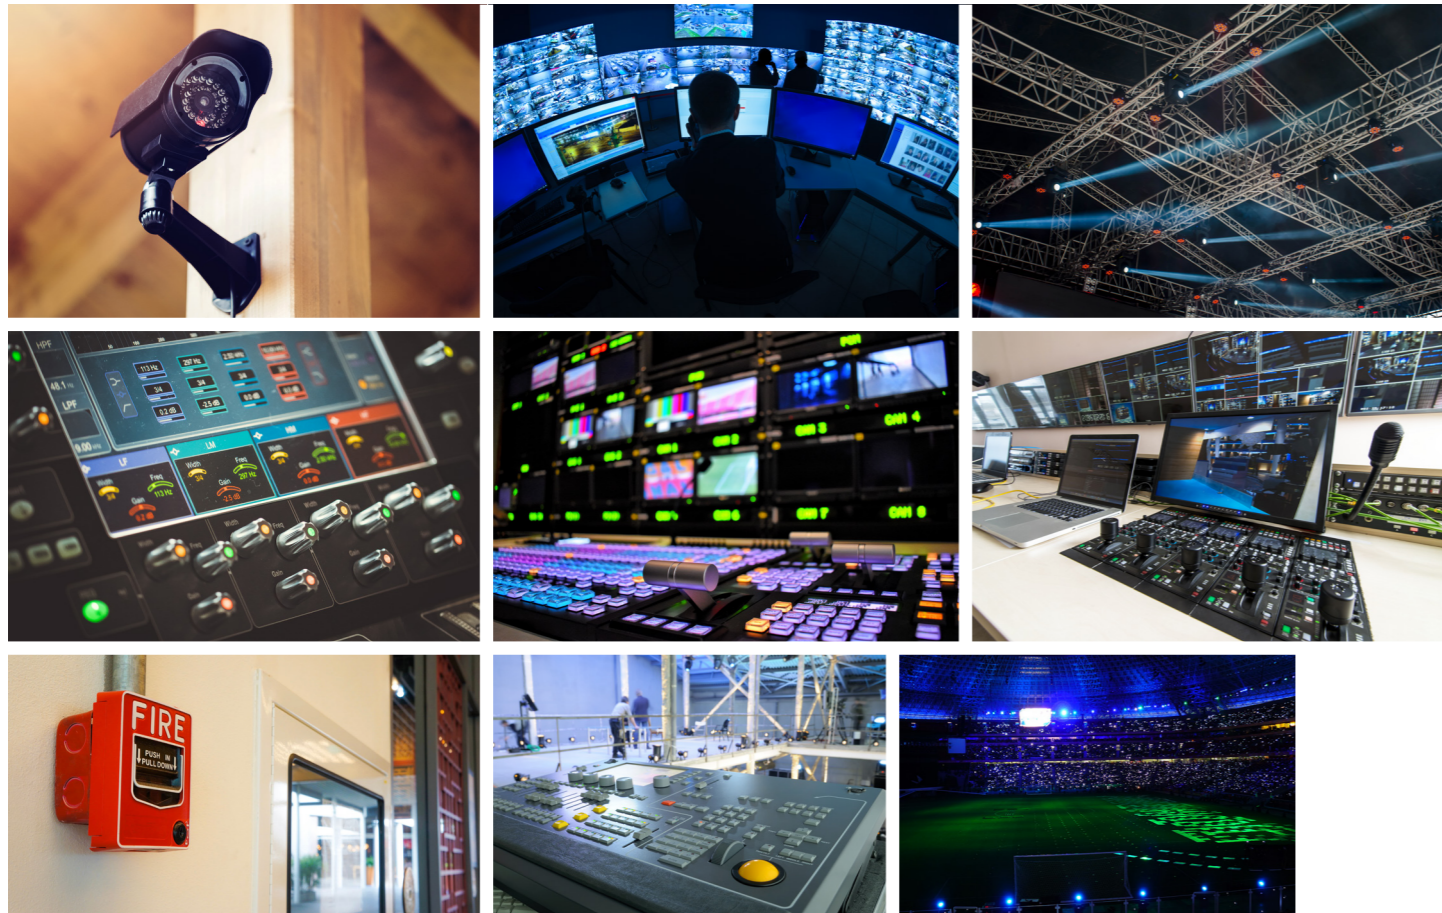

HOTELS AND RESORTS
PRIVATE LAND

SPORTS VENUES

- + Surveillance
- + ELV System
- + Projection & Display
- + Broadcasting
- + Scoreboard

- + Sound Reinforcement
- + Lighting & Control
- + Truss and Rigging
- + Help Point & Emergency Call